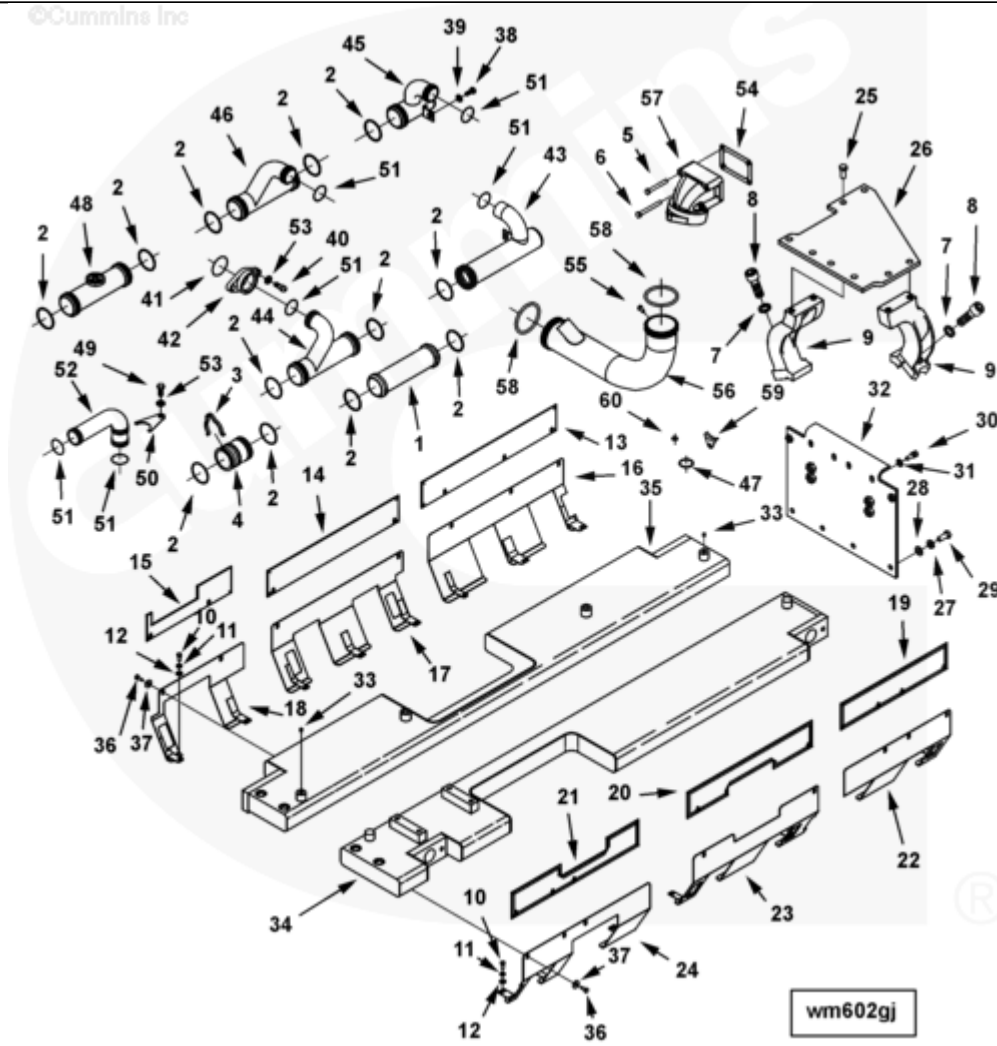

Parts Catalog - Option Detail

Electronic Parts Catalog - Option Detail				
Option	Group	Graphic	Film Card	Date
WM6044-04	08.06	wm602gj	K38	11-OCT-04
Engines	GTA38, K38, KTA38GC CM558, QSK38 CM2150 K106, QSK38 CM2150 MCRS, QSK38 CM850 MCRS